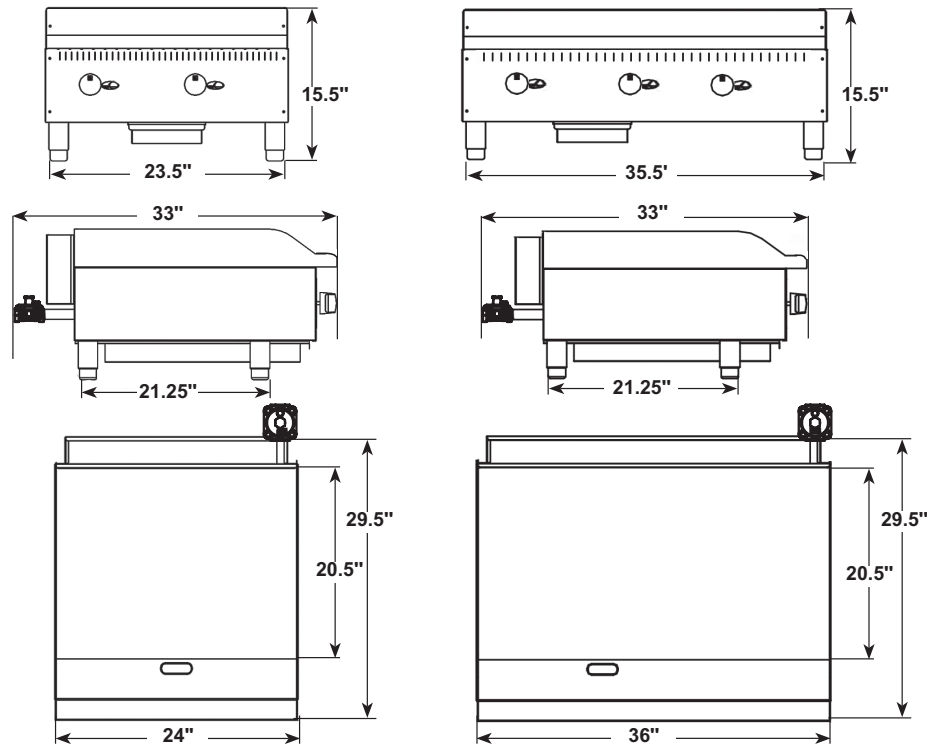

Weep Hole

The stainless steel, center-mounted grease drawer features a weep hole. When the grease drawer is full, the weep hole allows a small amount of grease to drip out—or "weep" out—so that you know when the drawer is full and needs emptying and cleaning. This simple feature makes a significant difference during busy hours when it's easy to forget to check the grease drawer.

LCG24-1

LCG36-1

LCG48-1

LineCook Pro®

Features at a Glance:

- Griddle is available in 24", 36" and 48" widths
- Durable, attractive stainless steel construction
- Front edge is cool to the touch for safe cooking
- Cold-rolled steel griddle plate for excellent heat distribution
- Steel U-style burner optimizes heat control and distribution
- 30,000 BTUs per burner provides perfect heat for perfect cooking
- Manual controls for ease of use
- Pilots are easily adjustable with front access for quick lighting
- Back and side splashes offer protection against nasty spills
- 3-1/4" grease drawer can be easily removed
- Weep hole on grease drawer for easy monitoring
- Flue on back of griddle for ample ventilation
- Stainless steel legs have adjustable non-skid feet
- Ships standard natural gas with propane conversion kit
- Unit serviceable from the front

Griddles – Product Specifications

Model Numbers: LCG24-1, LCG36-1, LCG48-1

Plan View

DIMENSIONS & SHIPPING INFORMATION

Please Note: These items are shipped on a pallet and are crated for protection during LTL shipment. Overall Dimensions include the gas regulator located on the back of the unit.

Model	Footprint	Overall Dimensions	Weight	Shipping Weight
LCG24-1	21.25\"L x 23.5\"W (54 cm x 60 cm)	33\"L x 24\"W x 15.5\"H (84 cm x 61 cm x 33.7 cm)	132 lbs (59.85 kg)	176 lbs (79.8 kg)
LCG36-1	21.25\"L x 35.5\"W (54 cm x 90 cm)	33\"L x 36\"W x 15.5\"H (84 cm x 91 cm x 33.7 cm)	155 lbs (70 kg)	199 lbs (90 kg)
LCG48-1	21.25\"L x 47.5\"W (54 cm x 120.5 cm)	33\"L x 48\"W x 15.5\"H (84 cm x 122 cm x 33.7 cm)	232 lbs (105 kg)	276 lbs (125 kg)